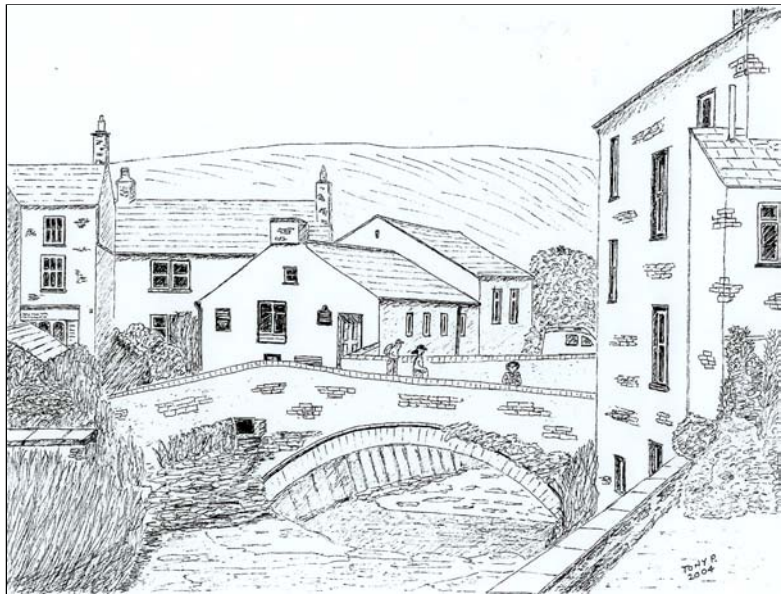

RETURN HOME

THE UPPER WENSLEYDALE NEWSLETTER

ISSUE NO. 101

March 2005

20p
DONATION

The bridge over Gayle Beck at Hawes